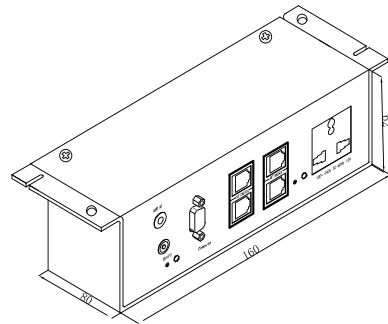

### Introduction

JS-U series Interconnect Box provides order, compact and simple connecting solution for users. U10 series was designed to install under the table and at the side, for easy installation and use (only 4 screws are needed to fix it. The material for the box is 2mm aluminum-magnesium alloy with brushed and oxidation finishes.

### Product Features

Model	JS-U10
Temp. range	0 ~ 50°C (Non-condensing)
Weight	About 1.5kg
Dimensions	Panel: 160mm*80mm*60mm Package: 250mm*200mm*200mm
Model	JS-U11
Temp. range	0 ~ 50°C (Non-condensing)
Weight	About 2.5kg
Dimensions	Panel: 260mm*80mm*60mm Package: 303mm*185mm*200mm